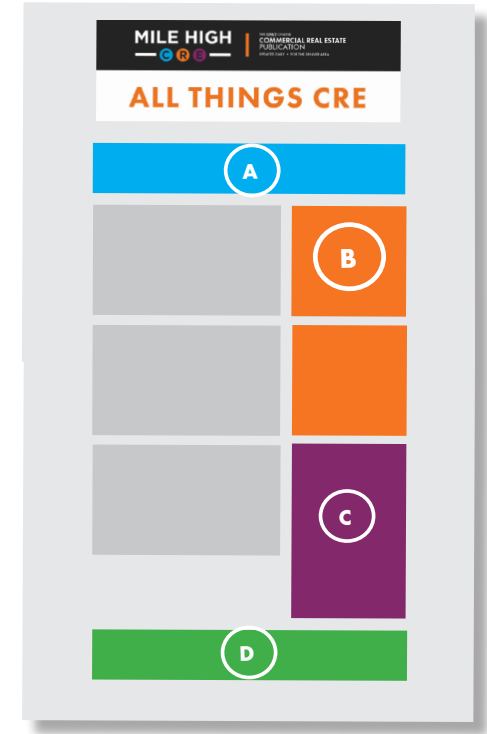

ONLINE PUBLICATION WEBSITE ADVERTISING RATES

* ALL ADVERTISEMENT RATES SHOWN ARE FOR 4 ROTATIONS. PLEASE CONTACT FOR MORE OPTIONS.
 ** AD CREATION IS AVAILBLE FOR AN HOURLY RATE

AD TYPE	POSITION	SIZE	PRICE PER MONTH				
			1 Month	3 Months	6 Months	9 Months	12 Months
Top of Page Banner	A	728 x 90 px	\$1,500	\$1,350	\$1,200	\$1,125	\$900
Side Square * runs on the home page OR along side articles	B	300 x 250 px	\$850	\$765	\$680	\$625	\$510
Own the News	C	728 x 90 px	\$1,000	\$900	\$800	\$750	\$600
Bottom News Banner	D	728 x 90 px	\$1,000	\$990	\$775	\$700	\$600
Interior Side Ad * runs along side all articles	E	300 x 500 px	\$950	\$850	\$775	\$725	\$600

EMAIL NEWSLETTER ADVERTISING RATES

*ALL ADVERTISEMENT RATES SHOWN ARE FOR 4 ROTATIONS. PLEASE CONTACT FOR MORE OPTIONS.

**AD CREATION IS AVAILBLE FOR AN HOURLY RATE

AD TYPE	POSITION	SIZE	PRICE PER MONTH				
			1 Month	3 Months	6 Months	9 Months	12 Months
Top Newsletter Banner	A	728 x 90 px	\$1,350	\$1,200	\$1,075	\$1,000	\$800
Side Square	B	300 x 250 px	\$750	\$650	\$600	\$550	\$450
Double Side Square	C	300 x 500 px	\$950	\$850	\$775	\$725	\$600
Bottom Newsletter Banner	D	728 x 90 px	\$1,000	\$900	\$775	\$700	\$600