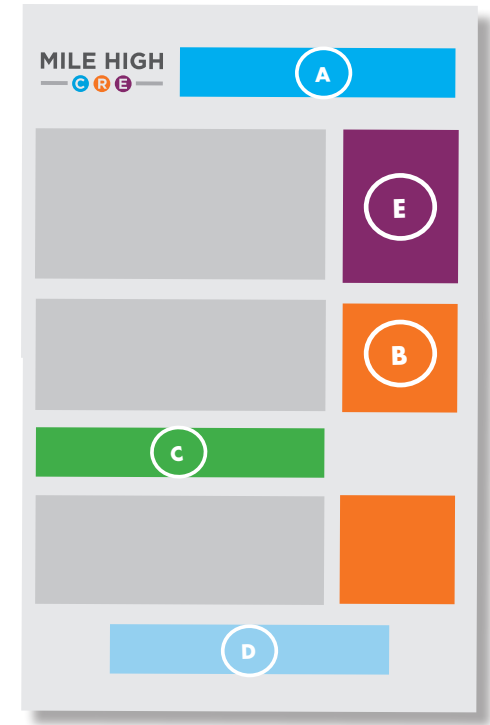

ONLINE PUBLICATION WEBSITE ADVERTISING RATES

* ALL ADVERTISEMENT RATES SHOWN ARE FOR 4 ROTATIONS. PLEASE CONTACT FOR MORE OPTIONS.
 ** AD CREATION IS AVAILBLE FOR AN HOURLY RATE

AD TYPE	POSITION	SIZE	PRICE PER MONTH				
			1 Month	3 Months	6 Months	9 Months	12 Months
Top of Page Banner	A	728 x 90 px	\$1,500	\$1,350	\$1,200	\$1,125	\$900
Side Square * runs on the home page OR along side articles	B	300 x 250 px	\$850	\$765	\$680	\$625	\$510
Own the News	C	728 x 90 px	\$1,000	\$900	\$800	\$750	\$600
Bottom News Banner	D	728 x 90 px	\$1,000	\$990	\$775	\$700	\$600
Interior Side Ad * runs along side all articles	E	300 x 500 px	\$950	\$850	\$775	\$725	\$600

EMAIL NEWSLETTER ADVERTISING RATES

*ALL ADVERTISEMENT RATES SHOWN ARE FOR 4 ROTATIONS. PLEASE CONTACT FOR MORE OPTIONS.

**AD CREATION IS AVAILBLE FOR AN HOURLY RATE

AD TYPE	POSITION	SIZE	PRICE PER MONTH				
			1 Month	3 Months	6 Months	9 Months	12 Months
Top Newsletter Banner	A	728 x 90 px	\$1,350	\$1,200	\$1,075	\$1,000	\$800
Side Square	B	300 x 250 px	\$750	\$650	\$600	\$550	\$450
Double Side Square	C	300 x 500 px	\$950	\$850	\$775	\$725	\$600
Bottom Newsletter Banner	D	728 x 90 px	\$1,000	\$900	\$775	\$700	\$600