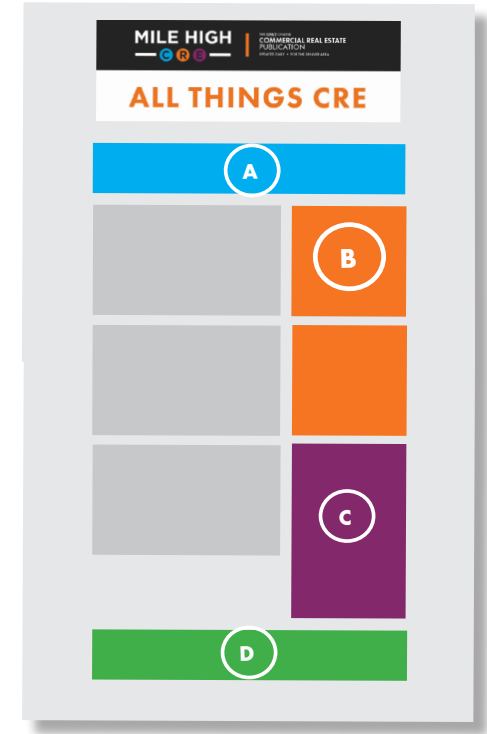

ONLINE PUBLICATION WEBSITE ADVERTISING RATES

* ALL ADVERTISEMENT RATES SHOWN ARE FOR 4 ROTATIONS. PLEASE CONTACT FOR MORE OPTIONS.
 ** AD CREATION IS AVAILBLE FOR AN HOURLY RATE

AD TYPE	POSITION	SIZE	PRICE PER MONTH				
			1 Month	3 Months	6 Months	9 Months	12 Months
Top of Page Banner	A	728 x 90 px	\$1,500	\$1,350	\$1,200	\$1,125	\$900
Side Square * runs on the home page OR along side articles	B	300 x 250 px	\$850	\$765	\$680	\$625	\$510
Own the News	C	728 x 90 px	\$1,000	\$900	\$800	\$750	\$600
Bottom News Banner	D	728 x 90 px	\$1,000	\$990	\$775	\$700	\$600
Interior Side Ad * runs along side all articles	E	300 x 500 px	\$950	\$850	\$775	\$725	\$600

EMAIL NEWSLETTER ADVERTISING RATES

*ALL ADVERTISEMENT RATES SHOWN ARE FOR 4 ROTATIONS. PLEASE CONTACT FOR MORE OPTIONS.

**AD CREATION IS AVAILABLE FOR AN HOURLY RATE

AD TYPE	POSITION	SIZE	PRICE PER MONTH				
			1 Month	3 Months	6 Months	9 Months	12 Months
Top Newsletter Banner	A	728 x 90 px	\$1,350	\$1,200	\$1,075	\$1,000	\$800
Side Square	B	300 x 250 px	\$750	\$650	\$600	\$550	\$450
Double Side Square	C	300 x 500 px	\$950	\$850	\$775	\$725	\$600
Bottom Newsletter Banner	D	728 x 90 px	\$1,000	\$900	\$775	\$700	\$600