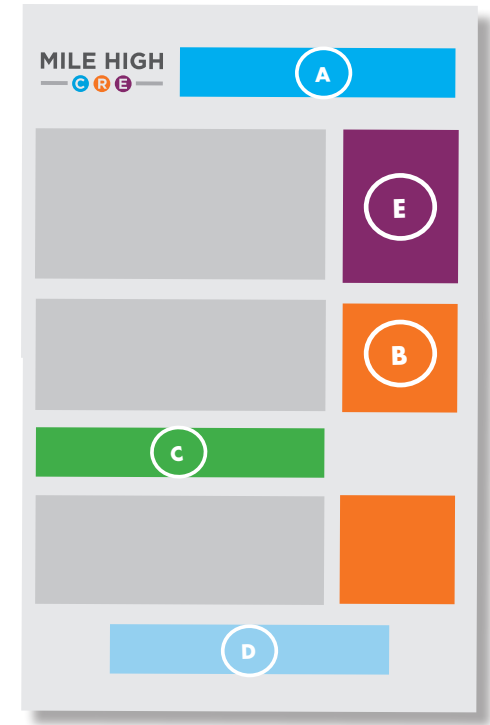

ONLINE PUBLICATION WEBSITE ADVERTISING RATES

* ALL ADVERTISEMENT RATES SHOWN ARE FOR 4 ROTATIONS. PLEASE CONTACT FOR MORE OPTIONS.
 ** AD CREATION IS AVAILBLE FOR AN HOURLY RATE

AD TYPE	POSITION	SIZE	PRICE PER MONTH				
			1 Month	3 Months	6 Months	9 Months	12 Months
Top of Page Banner	A	728 x 90 px	\$1,500	\$1,350	\$1,200	\$1,125	\$900
Side Square * runs on the home page OR along side articles	B	300 x 250 px	\$850	\$765	\$680	\$625	\$510
Own the News	C	728 x 90 px	\$1,000	\$900	\$800	\$750	\$600
Bottom News Banner	D	728 x 90 px	\$1,000	\$990	\$775	\$700	\$600
Interior Side Ad * runs along side all articles	E	300 x 500 px	\$950	\$850	\$775	\$725	\$600

EMAIL NEWSLETTER ADVERTISING RATES

*ALL ADVERTISEMENT RATES SHOWN ARE FOR 4 ROTATIONS. PLEASE CONTACT FOR MORE OPTIONS.

**AD CREATION IS AVAILABLE FOR AN HOURLY RATE

AD TYPE	POSITION	SIZE	PRICE PER MONTH				
			1 Month	3 Months	6 Months	9 Months	12 Months
Top Newsletter Banner	A	728 x 90 px	\$1,350	\$1,200	\$1,075	\$1,000	\$800
Side Square	B	300 x 250 px	\$750	\$650	\$600	\$550	\$450
Double Side Square	C	300 x 500 px	\$950	\$850	\$775	\$725	\$600
Bottom Newsletter Banner	D	728 x 90 px	\$1,000	\$900	\$775	\$700	\$600