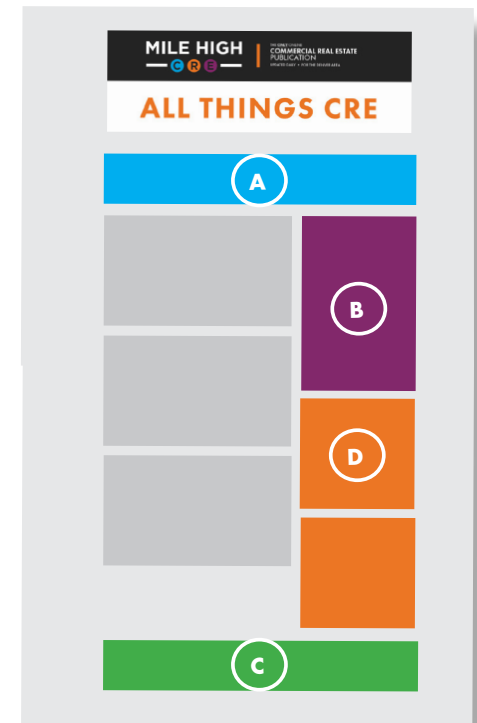

**SPONSORED
ARTICLE**

\$400

INCLUDES: PHOTO, BIO, 750 WORD ARTICLE
WITH SOCIAL MEDIA PUSH

SPECIAL OFFER:
BUY A SERIES OF 4
ARTICLES, RECEIVE
THE 5TH FREE!

MILE HIGH

— C R E —

The Mile High CRE newsletter delivers relevant, timely CRE news specifically targeted to over 2,800 subscribers in the CRE and AEC industries. Sent twice-weekly, every Wednesday and Friday, placement in the newsletter guarantees your advertisement valuable exposure all month long.

EMAIL NEWSLETTER ADVERTISING RATES

| AD TYPE | POSITION | SIZE | PRICE PER MONTH | | | | |
|--------------------------|----------|--------------|-----------------|----------|----------|----------|----------|
| | | | 12 Months | 9 Months | 6 Months | 3 Months | 1 Months |
| Top Newsletter Banner | A | 728 x 90 px | \$672 | \$840 | \$903 | \$1,008 | \$1,134 |
| Double Side Square | B | 300 x 500 px | \$504 | \$609 | \$651 | \$714 | \$798 |
| Bottom Newsletter Banner | C | 728 x 90 px | \$420 | \$490 | \$543 | \$630 | \$700 |
| Side Square | D | 300 x 250 px | \$378 | \$462 | \$504 | \$546 | \$630 |