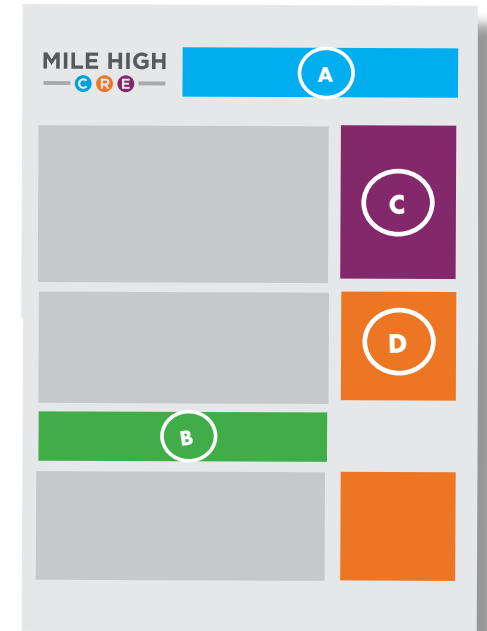

MILE HIGH

— C R E —

As Denver’s premier daily online publication dedicated to commercial development, Mile High CRE provides an excellent opportunity to promote your business. With a readership consisting of professionals in the CRE/AEC sectors, Mile High CRE emerges as the ideal platform for engaging with influential figures in the industry.

ONLINE PUBLICATION WEBSITE ADVERTISING RATES

EACH **DESIGN BUILD** ADVERTISEMENT COMES WITH **3 COMPLIMENTARY PROOFS** - WITH ADDITIONAL PROOFS PRICING AT $15 EACH
NEW ADS RUN ON THE 1ST OF EACH MONTH

PLEASE SUBMIT ALL **CAMERA-READY CONTENT ONE WEEK PRIOR** TO RUN DATE, AND ALL **DESIGN BUILD CONTENT THREE WEEKS PRIOR**

AD TYPE	POSITION	SIZE	PRICE PER MONTH (*Please contact for upgrades and additional options.)				
			12 Months	9 Months	6 Months	3 Months	1 Month
Top of Page Banner	A	728 x 90 px	$756	$945	$980	$1,134	$1,260
Own the News	B	728x90 px	$553	$693	$742	$833	$924
Double Side Square *upgrades available	C	300 x 500 px	$556	$672	$721	$791	$878
Side Square *upgrades available	D	300 x 250 px	$431	$525	$571	$644	$714

**SPONSORED
ARTICLE**

$400

INCLUDES: PHOTO, BIO, 750 WORD ARTICLE
WITH SOCIAL MEDIA PUSH

SPECIAL OFFER:
BUY A SERIES OF 4
ARTICLES, RECEIVE
THE 5TH FREE!